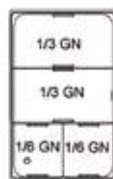

# 700 Configuration possibilities

6 x K90027 (1/6 GN)  
2 x K90339

4 x K90027 (1/6 GN)  
1 x K90025 (1/3 GN)  
2 x K90339

2 x K90027 (1/6 GN)  
2 x K90025 (1/3 GN)  
1 x K90339

3 x K90025 (1/3 GN)

2 x K90027 (1/6 GN)  
1 x K90028 (2/3 GN)  
1 x K90339